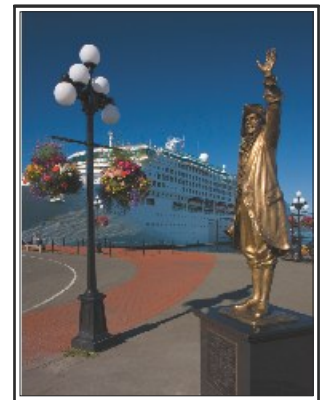

A bronze sculpture, located at the entrance to an architectural complex or at the center of a courtyard, will add unique charm and distinction to your project.

Please look through the enclosed catalogue of commissioned works to see some examples of these finished pieces of art.

Le 2 décembre 2009

Joueurs de hockey,
bronze à l'échelle réelle

Le crieur public,
port de Victoria